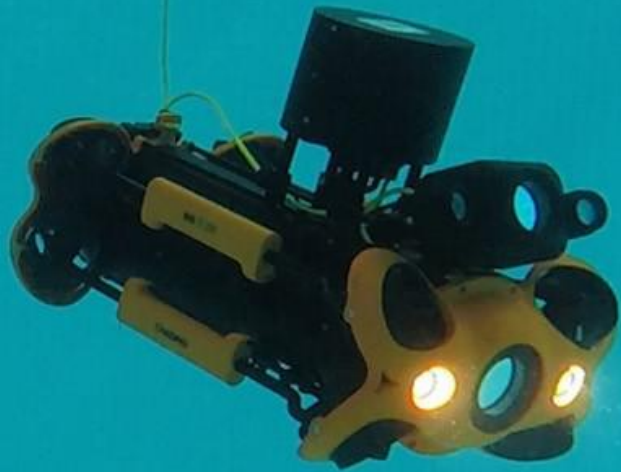

# CHASING Auxiliary Camera

Accessory specially designed for use with  
**CHASING M2 PRO ROV.**

[www.chasing.com](http://www.chasing.com)

**CHASING Auxiliary Camera** is specially designed for use with CHASING M2 PRO ROV via the docking station. Used with CHASING GO1 App, it allows users to engage in real-time viewing and shooting via their mobile device, and supports both photography and video functions. It can be used at the same time as the ROV's camera to provide a second angle for the ROV. It features a 1080p F/1.6 aperture and 2\*1200 lumens fill light; it uses a 1/2.8 inch CMOS depth sensor and 2 megapixels.

# Multi-angle Synchronous Viewing

CHASING Auxiliary Camera fits onto ACHASING M2 PRO ROV, allowing it to be simultaneously used with the ROV camera via the docking station, providing a second angle for the ROV.

# Combine Angles in a Variety of Ways

CHASING Auxiliary Camera can be adjusted within an angle of 0-90 degrees, and can be freely fitted onto the top or bottom of the ROV, allowing the shooting angle to be adjusted in a variety of ways.