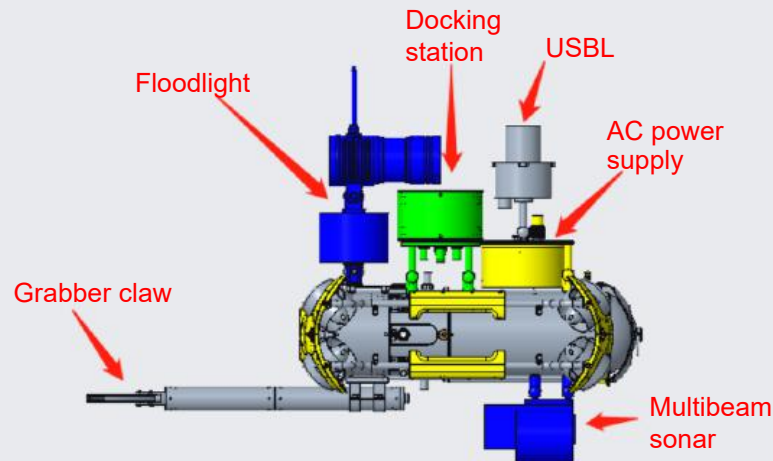

USBL underwater positioning, Multibeam sonar and **more accessories**

Control Console (High-brightness Screen), Docking station, USBL underwater positioning, 700Wh battery, Multibeam sonar, Auxiliary Camera and other M2 Pro Exclusive Enhanced Accessories

Multibeam sonar

Support model:
Blueprint
Oculus/M370S/M750D/M1200D
More models are expanding...

Docking station

USBL underwater positioning

Support model:
Cerulean usbl sonar
More models are expanding...

M2 PRO Exclusive Enhanced Accessories combination diagram

Combination 1

Floodlight
Docking station
USBL
AC power supply
Multibeam sonar
Grabber claw

Combination 2

Docking station
USBL
AC power supply
Multibeam sonar
Grabber claw

Combination 3

Docking station
USBL
Multibeam sonar
Grabber claw

Combination 4

AC power supply
Grabber claw