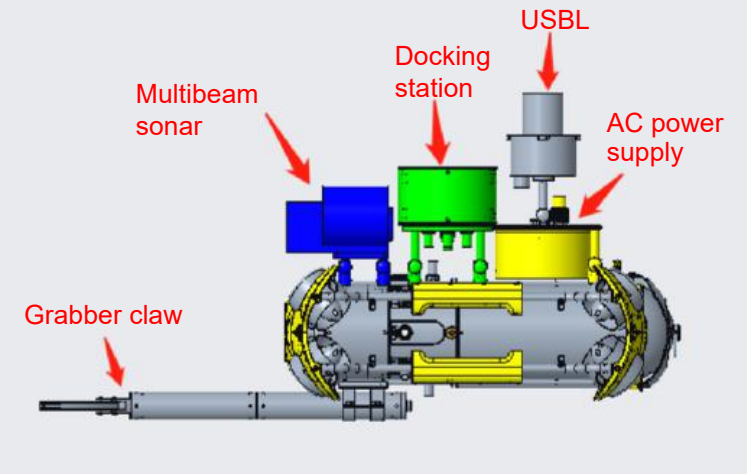

USBL underwater positioning, Multibeam sonar and **more accessories**

Control Console (High-brightness Screen), Docking station, USBL underwater positioning, 700Wh battery, Multibeam sonar, Auxiliary Camera and other M2 Pro Exclusive Enhanced Accessories

Multibeam sonar

Support model:
Blueprint
Oculus/M370S/M750D/M1200D
More models are expanding...

Docking station

USBL underwater positioning

Support model:
Cerulean usbl sonar
More models are expanding...

M2 PRO Exclusive Enhanced Accessories combination diagram

Combination 1

Floodlight
Docking station
USBL
AC power supply
Multibeam sonar
Grabber claw

Combination 2

Docking station
USBL
AC power supply
Multibeam sonar
Grabber claw

Combination 3

Docking station
USBL
Multibeam sonar
Grabber claw

Combination 4

AC power supply
Grabber claw