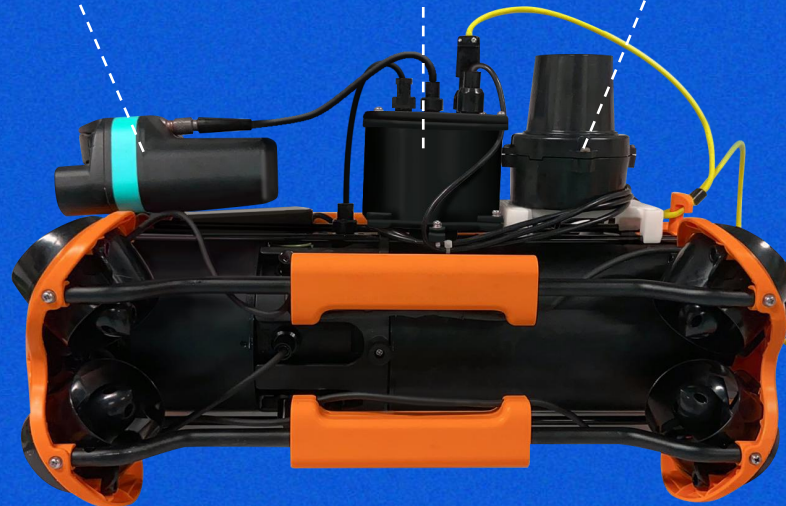

USBL underwater positioning, Multibeam sonar and **more accessories**

Control Console (High-brightness Screen), Docking station, USBL underwater positioning, 700Wh battery, Multibeam sonar, Auxiliary Camera and other M2 Pro Exclusive Enhanced Accessories

Multibeam sonar

Support model:
Blueprint
Oculus/M370S/M750D/M1200D
More models are expanding...

Docking station

USBL underwater positioning

Support model:
Cerulean usbl sonar
More models are expanding...

M2 PRO Exclusive Enhanced Accessories combination diagram

Combination 1

Floodlight
Docking station
USBL
AC power supply
Multibeam sonar
Grabber claw

Combination 2

Docking station
USBL
AC power supply
Multibeam sonar
Grabber claw

Combination 3

Docking station
USBL
Multibeam sonar
Grabber claw

Combination 4

AC power supply
Grabber claw