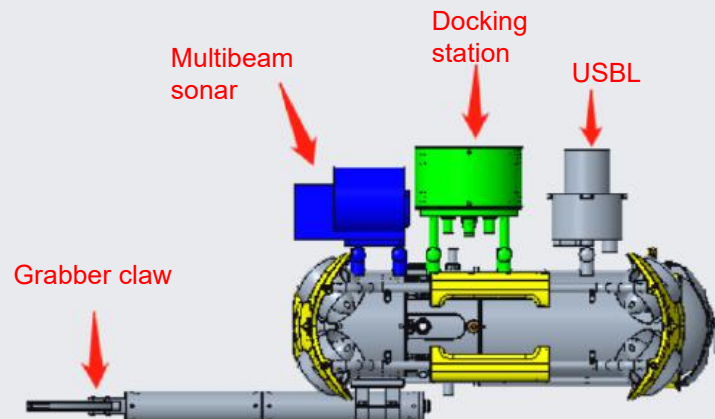

USBL underwater positioning, Multibeam sonar and **more accessories**

Control Console (High-brightness Screen), Docking station, USBL underwater positioning, 700Wh battery, Multibeam sonar, Auxiliary Camera and other M2 Pro Exclusive Enhanced Accessories

Multibeam sonar

Support model:
Blueprint
Oculus/M370S/M750D/M1200D
More models are expanding...

Docking station

USBL underwater positioning

Support model:
Cerulean usbl sonar
More models are expanding...

M2 PRO Exclusive Enhanced Accessories combination diagram

Combination 1

Floodlight
Docking station
USBL
AC power supply
Multibeam sonar
Grabber claw

Combination 2

Docking station
USBL
AC power supply
Multibeam sonar
Grabber claw

Combination 3

Docking station
USBL
Multibeam sonar
Grabber claw

Combination 4

AC power supply
Grabber claw